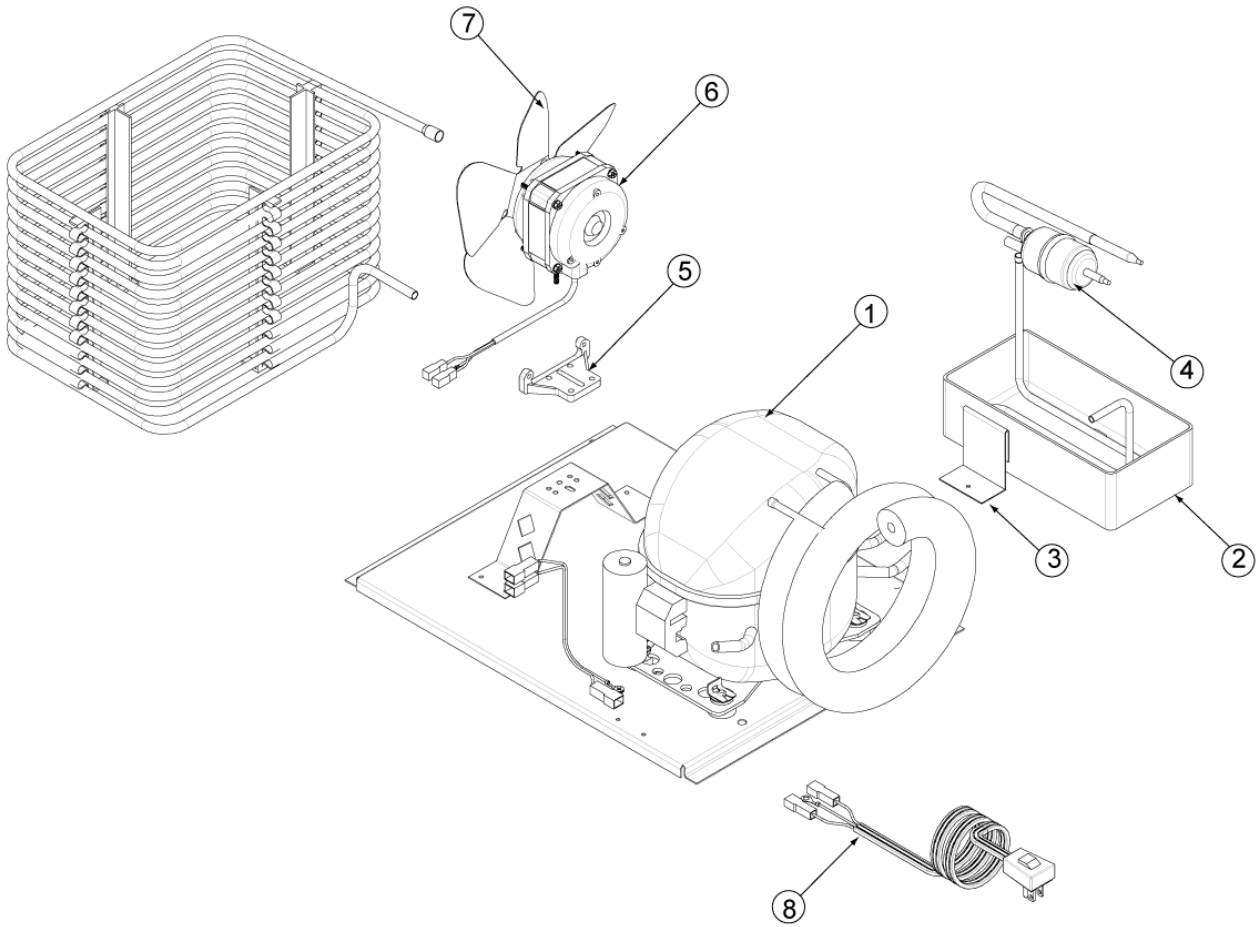

Coca-Cola

Parts Manual

Imbera (Vendo de Mexico) - VR 10

SPECIFICATIONS

External Cabinet Dimensions

Height 53 $\frac{1}{2}$ "
Width 24 $\frac{7}{8}$ "
Depth 22 $\frac{1}{12}$ "

Internal Cabinet Dimensions

Height 39 $\frac{7}{8}$ "
Width 21 $\frac{7}{8}$ "
Depth 16 $\frac{1}{2}$ "

EVAPORATOR ASSEMBLY

Item No.	CCP Part#	Mfg. Part#	Description
1	117196	2016754	HOUSING, EVAPORATOR, PLASTIC, VR10
2	119755	2016757	MOTOR, FAN, EVAP/CONDENSER, VR06/10
3	117174	2016590	CAP, HOUSING
4	116005	2016547	CONTROL, TEMP, ELECT, ETC1H W/HOUSING
5	116006	2016554	KNOB, TEMPERATURE CONTROL
6	117183	3023312	HOUSING, COMPLEMENT, EVAP PLSTC, VR10
7	116008	2016558	SWITCH, ROCKER, BLACK
8	117188	2016577	LAMP, HEADER, 15 LED

DOOR ASSEMBLY

Item No.	CCP Part#	Mfg. Part#	Description
1	117178	2016530	DOOR,W/PERIMETER LED,VR10
2	117188	2016577	LAMP,HEADER,15 LED
3		N/A	POCKET HANDLE (INCLUDED WITH DOOR)
4	116449	2016550	HINGE,SELF,CLOSING, RIGHT

REFRIGERATION ASSEMBLY

Item No.	CCP Part#	Mfg. Part#	Description
1	117173	2017311	COMPRESSOR,TTE4F,VR10
2	117169	2016580	PAN,CONDENSATE,WATER,PLASTIC
3	117166	2003751	SUPPORT,CONDENSATE TRAY,VR10
4	116437	2016582	DRIER,FILTER,VAL22TDV
5	117191	2016551	BASE,COMPLEMENT,ELCO,VR10
6	119755	2017761	MOTOR,FAN,EVAP/CONDENSER,VR06/10
7	117193	2017317	BLADE,FAN,ELCO,28 DEG. VR10
8	116012	2016559	CORD,POWER,15A 10FT