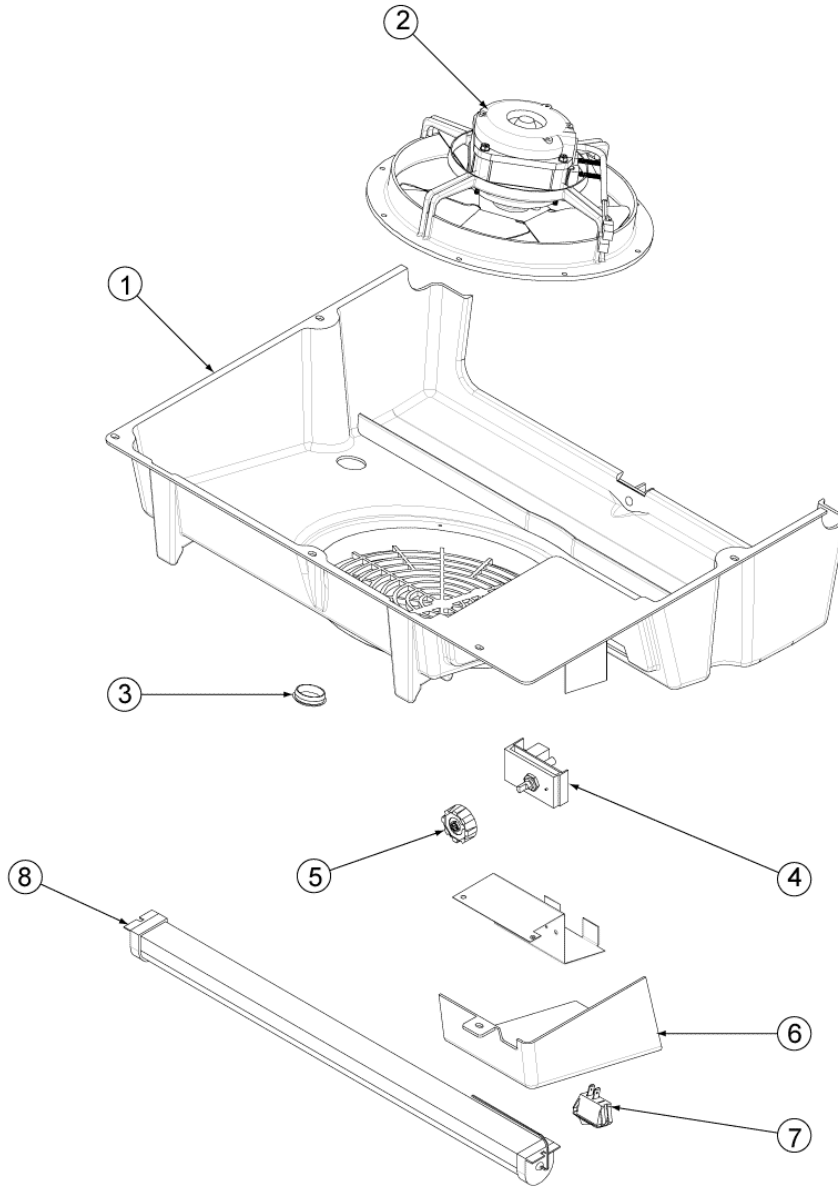

Coca-Cola

Parts Manual

Imbera (Vendo de Mexico) - VR 10

SPECIFICATIONS

External Cabinet Dimensions

Height 53 $\frac{1}{2}$ "
Width 24 $\frac{7}{8}$ "
Depth 22 $\frac{1}{12}$ "

Internal Cabinet Dimensions

Height 39 $\frac{7}{8}$ "
Width 21 $\frac{7}{8}$ "
Depth 16 $\frac{1}{2}$ "

Electrical

H.P. 1/6 HP
AMPS 2 AMPS
VOLTS 115 VAC

EXPLODED VIEW

Item No.	CCP Part#	Mfg. Part#	Description
1	117168	2012697	POD,PLASTIC
2		2012336	EVAPORATOR ASSEMBLY
3	117196	2016754	HOUSING,EVAPORATOR,PLASTIC,VR10
4	119740	2020166	DISPLAY,FNT,VR10*12,COKE,NEW IMAGE
5		2012104	CONDENSING UNITY ASSEMBLY
6	117184	2016564	HINGE,BOTTOM,LEFT/RIGHT,VR10
7	117180	2016574	HINGE,TOP,LEFT/RIGHT,VR10
8	117181	2016565	COVER,HINGE,VR10
9	117182	2016575	COVER,HINGE SPACE,VR10
10	117178	2016530	DOOR,W/PERIMETER LED,VR10
11	117185	2016588	CAP,DOOR,REVERSIBLE,VR10
12	117167	2017306	GRILL,LOUVERED,FRNT,PLSTIC,VR10
13	117195	2017170	COVER,LOUVER,METALLIC,VR10
14	116010	2016584	BALLAST,DRIVER LED LIGHT,120VAC 24V
15	117170	2017168	GRILL,WIRE,BACK,VR10
16	116453	2016555	CLIP,PILASTER,SHELF

EXPLODED VIEW

Item No.	CCP Part#	Mfg. Part#	Description
17	120629	2020168	CLIP,RETAINER,SHELF,RIGHT BACK,V603(1 PER SHELF)
18	120628	2020167	CLIP,RETAINER,SHELF,LEFT BACK,V603 (1 PER SHELF)
19	117179	2017169	SHELF,VR10
20	116449	2016550	HINGE,SELF,CLOSING, RIGHT
21		2020785	WALL SPACER
22	116534	2016557	LEG,LEVELING

EVAPORATOR ASSEMBLY

Item No.	CCP Part#	Mfg. Part#	Description
1	117196	2016754	HOUSING, EVAPORATOR, PLASTIC, VR10
2	119755	2016757	MOTOR, FAN, EVAP/CONDENSER, VR06/10
3	117174	2016590	CAP, HOUSING
4	116005	2016547	CONTROL, TEMP, ELECT, ETC1H W/HOUSING
5	116006	2016554	KNOB, TEMPERATURE CONTROL
6	117183	3023312	HOUSING, COMPLEMENT, EVAP PLSTC, VR10
7	116008	2016558	SWITCH, ROCKER, BLACK
8	117188	2016577	LAMP, HEADER, 15 LED