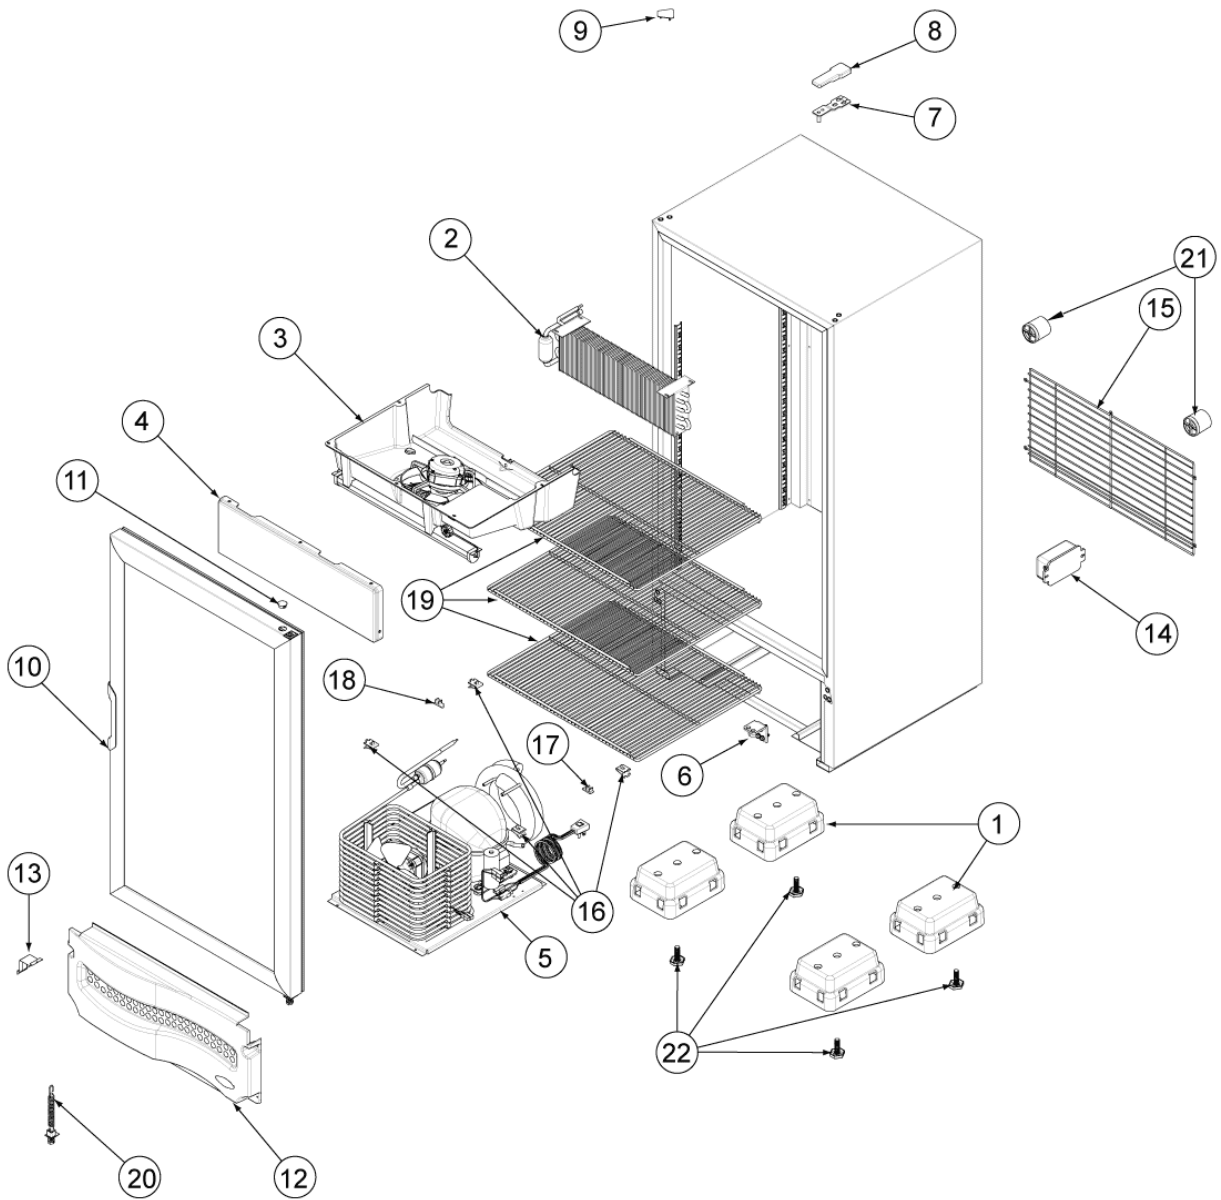

Coca-Cola

Parts Manual

Imbera (Vendo de Mexico) - VR 10

SPECIFICATIONS

External Cabinet Dimensions

Height 53 $\frac{1}{2}$ "
Width 24 $\frac{7}{8}$ "
Depth 22 $\frac{1}{12}$ "

Internal Cabinet Dimensions

Height 39 $\frac{7}{8}$ "
Width 21 $\frac{7}{8}$ "
Depth 16 $\frac{1}{2}$ "

Electrical

H.P. 1/6 HP
AMPS 2 AMPS
VOLTS 115 VAC

EXPLODED VIEW

Item No.	CCP Part#	Mfg. Part#	Description
1	117168	2012697	POD,PLASTIC
2		2012336	EVAPORATOR ASSEMBLY
3	117196	2016754	HOUSING,EVAPORATOR,PLASTIC,VR10
4	119740	2020166	DISPLAY,FNT,VR10*12,COKE,NEW IMAGE
5		2012104	CONDENSING UNITY ASSEMBLY
6	117184	2016564	HINGE,BOTTOM,LEFT/RIGHT,VR10
7	117180	2016574	HINGE,TOP,LEFT/RIGHT,VR10
8	117181	2016565	COVER,HINGE,VR10
9	117182	2016575	COVER,HINGE SPACE,VR10
10	117178	2016530	DOOR,W/PERIMETER LED,VR10
11	117185	2016588	CAP,DOOR,REVERSIBLE,VR10
12	117167	2017306	GRILL,LOUVERED,FRNT,PLSTIC,VR10
13	117195	2017170	COVER,LOUVER,METALLIC,VR10
14	116010	2016584	BALLAST,DRIVER LED LIGHT,120VAC 24V
15	117170	2017168	GRILL,WIRE,BACK,VR10
16	116453	2016555	CLIP,PILASTER,SHELF

EXPLODED VIEW

Item No.	CCP Part#	Mfg. Part#	Description
17	120629	2020168	CLIP,RETAINER,SHELF,RIGHT BACK,V603(1 PER SHELF)
18	120628	2020167	CLIP,RETAINER,SHELF,LEFT BACK,V603 (1 PER SHELF)
19	117179	2017169	SHELF,VR10
20	116449	2016550	HINGE,SELF,CLOSING, RIGHT
21		2020785	WALL SPACER
22	116534	2016557	LEG,LEVELING

DOOR ASSEMBLY

Item No.	CCP Part#	Mfg. Part#	Description
1	117178	2016530	DOOR,W/PERIMETER LED,VR10
2	117188	2016577	LAMP,HEADER,15 LED
3		N/A	POCKET HANDLE (INCLUDED WITH DOOR)
4	116449	2016550	HINGE,SELF,CLOSING, RIGHT