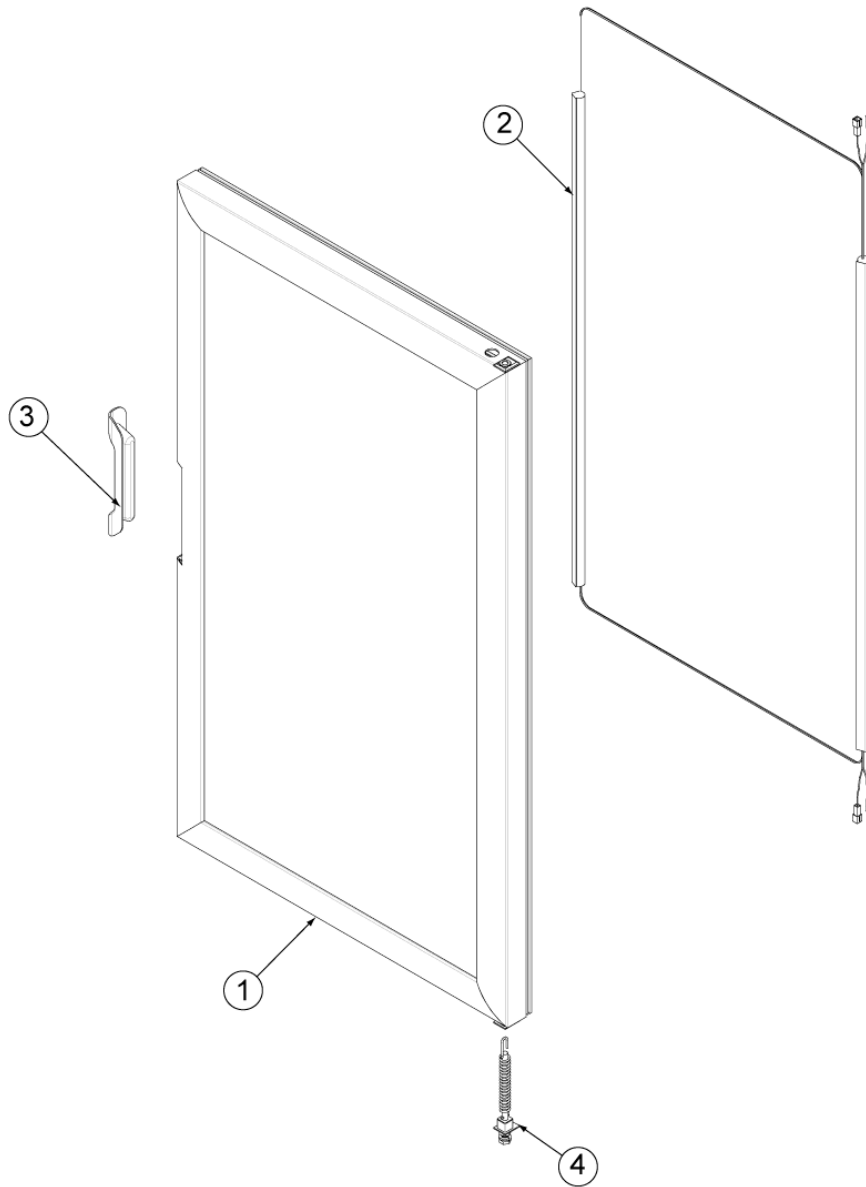

DOOR ASSEMBLY

Item No.	CCP Part#	Mfg. Part#	Description
1	117178	2016530	DOOR,W/PERIMETER LED,VR10
2	117188	2016577	LAMP,HEADER,15 LED
3		N/A	POCKET HANDLE (INCLUDED WITH DOOR)
4	116449	2016550	HINGE,SELF,CLOSING, RIGHT