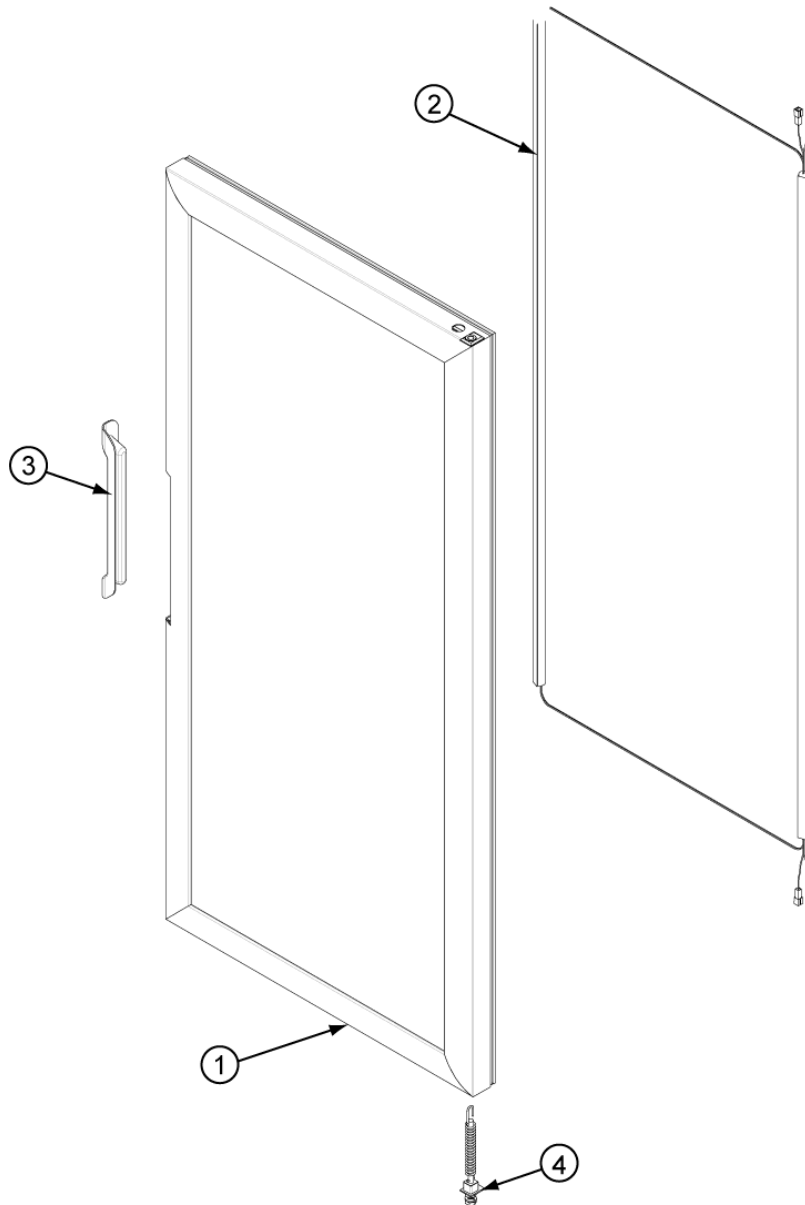

Coca-Cola

Parts Manual

Imbera (Vendo de Mexico) - VR 12

EXPLODED VIEW

Item No.	CCP Part#	Mfg. Part#	Description
1	117168	2012697	POD,PLASTIC
2		2014566	EVAPORATOR ASSEMBLY
3	117196	2016754	HOUSING,EVAPORATOR,PLASTIC,VR10
4		2014030	CONDENSNG UNITY ASSEMBLY
5	117184	2016564	HINGE,BOTTOM,LEFT/RIGHT,VR10
6	117180	2016574	HINGE,TOP,LEFT/RIGHT,VR10
7	117181	2016565	COVER,HINGE,VR10
8	117182	2016575	COVER,HINGE SPACE,VR10
9	119738	2016533	DOOR,W/LED VR12
10	117185	2016588	CAP,DOOR,REVERSIBLE,VR10
11	117167	2017306	GRILL,LOUVERED,FRNT,PLSTIC,VR10
12	120644	2020164	COVER,PLASTIC LOUVER,VR12
13	116010	2016584	BALLAST,DRIVER LED LIGHT,120VAC 24V
14	117170	2017168	GRILL,WIRE,BACK,VR10
15	119740	2020166	DISPLAY,FNT,VR10*12,COKE,NEW IMAGE

EVAPORATOR ASSEMBLY

Item No.	CCP Part#	Mfg. Part#	Description
1	117196	2016754	HOUSING, EVAPORATOR, PLASTIC, VR10
2	119755	2016757	MOTOR, FAN, EVAP/CONDENSER, VR06/10
3	117174	2016590	CAP, HOUSING
4	116005	2016547	CONTROL, TEMP, ELECT, ETC1H W/HOUSING
5	116006	2016554	KNOB, TEMPERATURE CONTROL
6	117183	3023312	HOUSING, COMPLEMENT, EVAP PLSTC, VR10
7	116008	2016558	SWITCH, ROCKER, BLACK
8	117188	2016577	LAMP, HEADER, 15 LED

DOOR ASSEMBLY W/ PERIMETER L.E.D.

Item No.	CCP Part#	Mfg. Part#	Description
1	119738	2016533	DOOR,W/LED VR12
2	117188	2016577	LAMP,HEADER,15 LED
3		N/A	POCKET HANDLE (NCLUDED WITH DOOR)
4	116449	2016550	HINGE,SELF,CLOSING, RIGHT