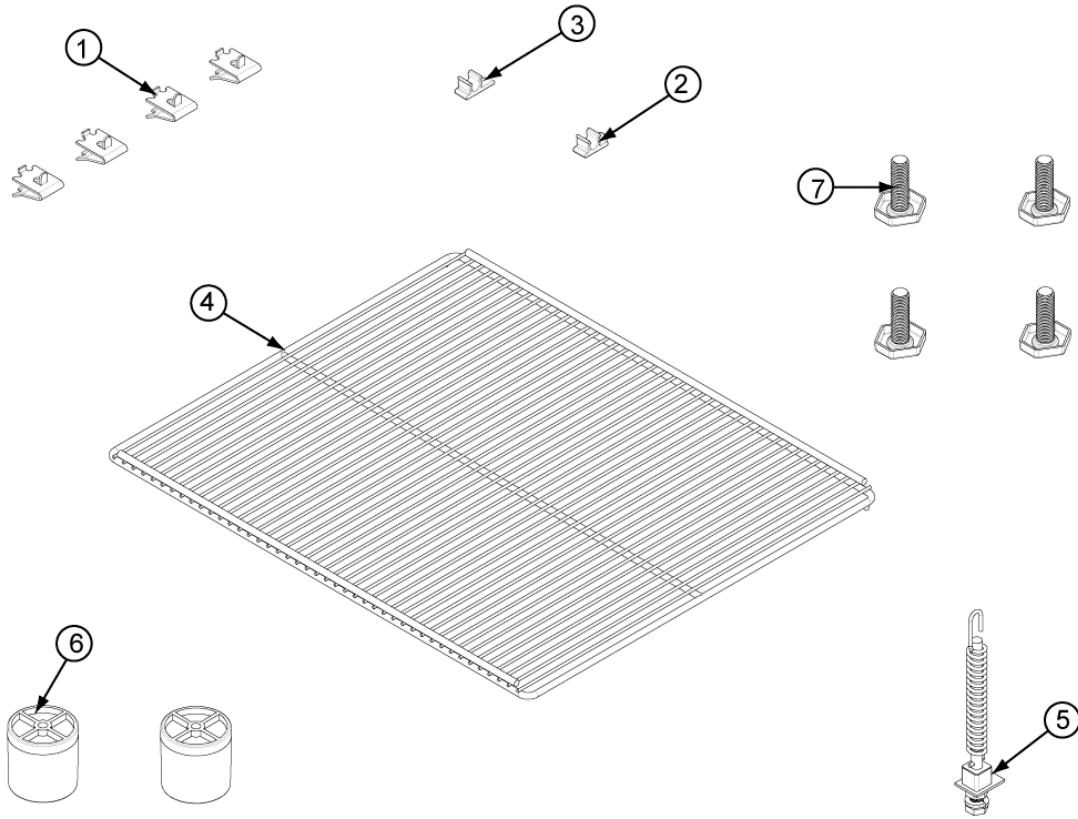

ACCESSORIES

Item No.	CCP Part#	Mfg. Part#	Description
1	116453	2016555	CLIP,PILASTER,SHELF
2	120629	2020168	CLIP,RETAINER,SHELF,RIGHT BACK,V603(1 PER SHELF)
3	120628	2020167	CLIP,RETAINER,SHELF,LEFT BACK,V603 (1 PER SHELF)
4	117179	2017169	SHELF,VR10
5	116448	2016556	HINGE,SELF,CLOSING,LEFT
6		2020785	WALL SPACPER
7	116534	2016557	LEG,LEVELING