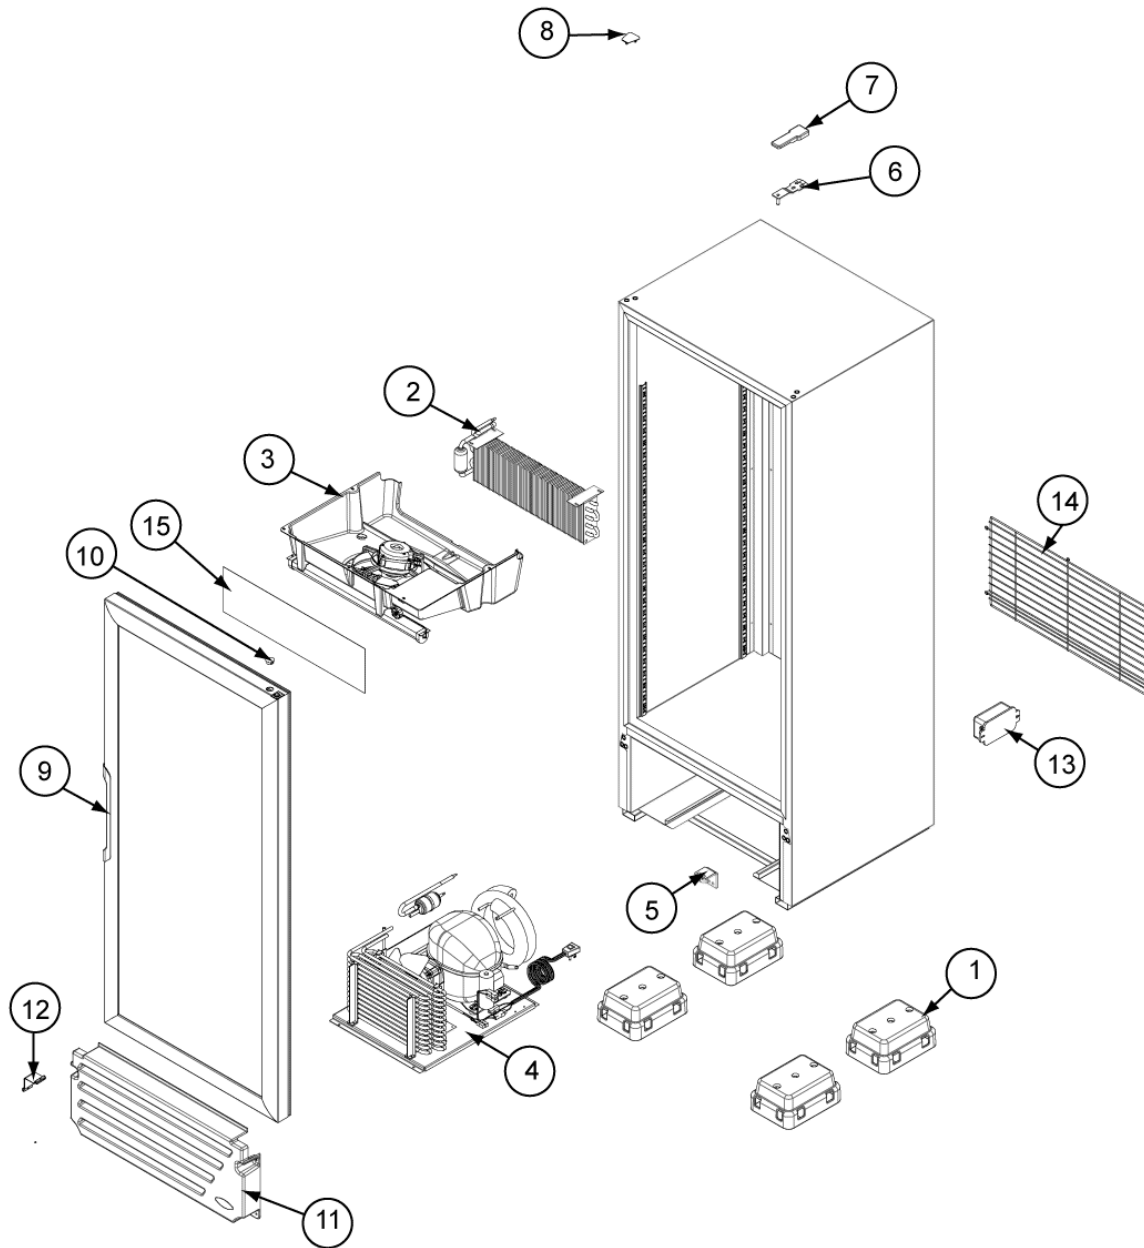

Coca-Cola

Parts Manual

Imbera (Vendo de Mexico) - VR 12

EXPLODED VIEW

Item No.	CCP Part#	Mfg. Part#	Description
1	117168	2012697	POD,PLASTIC
2		2014566	EVAPORATOR ASSEMBLY
3	117196	2016754	HOUSING,EVAPORATOR,PLASTIC,VR10
4		2014030	CONDENSNG UNITY ASSEMBLY
5	117184	2016564	HINGE,BOTTOM,LEFT/RIGHT,VR10
6	117180	2016574	HINGE,TOP,LEFT/RIGHT,VR10
7	117181	2016565	COVER,HINGE,VR10
8	117182	2016575	COVER,HINGE SPACE,VR10
9	119738	2016533	DOOR,W/LED VR12
10	117185	2016588	CAP,DOOR,REVERSIBLE,VR10
11	117167	2017306	GRILL,LOUVERED,FRNT,PLSTIC,VR10
12	120644	2020164	COVER,PLASTIC LOUVER,VR12
13	116010	2016584	BALLAST,DRIVER LED LIGHT,120VAC 24V
14	117170	2017168	GRILL,WIRE,BACK,VR10
15	119740	2020166	DISPLAY,FNT,VR10*12,COKE,NEW IMAGE

EVAPORATOR ASSEMBLY

Item No.	CCP Part#	Mfg. Part#	Description
1	117196	2016754	HOUSING, EVAPORATOR, PLASTIC, VR10
2	119755	2016757	MOTOR, FAN, EVAP/CONDENSER, VR06/10
3	117174	2016590	CAP, HOUSING
4	116005	2016547	CONTROL, TEMP, ELECT, ETC1H W/HOUSING
5	116006	2016554	KNOB, TEMPERATURE CONTROL
6	117183	3023312	HOUSING, COMPLEMENT, EVAP PLSTC, VR10
7	116008	2016558	SWITCH, ROCKER, BLACK
8	117188	2016577	LAMP, HEADER, 15 LED

DOOR ASSEMBLY W/ PERIMETER L.E.D.

Item No.	CCP Part#	Mfg. Part#	Description
1	119738	2016533	DOOR,W/LED VR12
2	117188	2016577	LAMP,HEADER,15 LED
3		N/A	POCKET HANDLE (NCLUDED WITH DOOR)
4	116449	2016550	HINGE,SELF,CLOSING, RIGHT