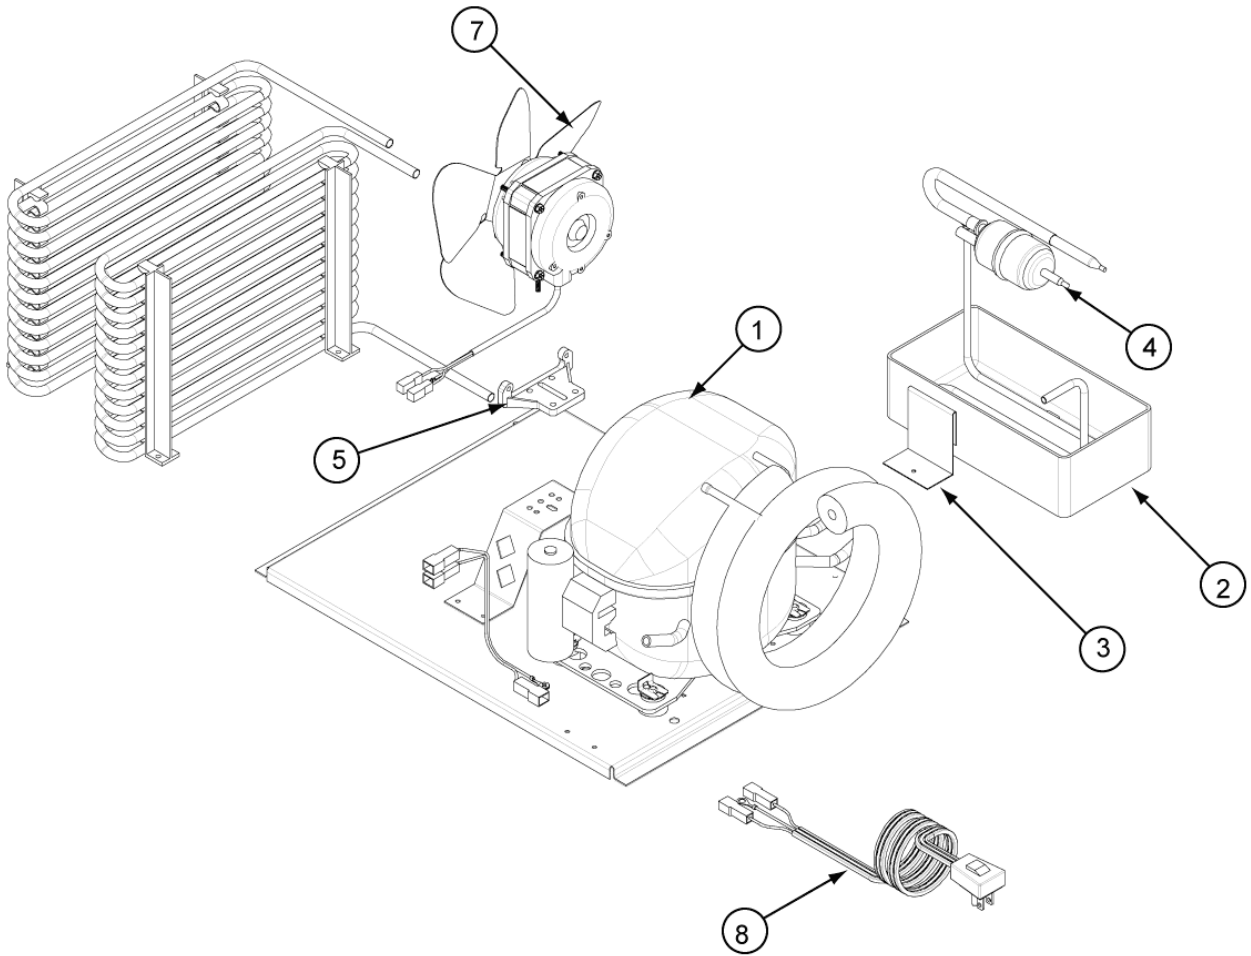

Coca-Cola

Parts Manual

Imbera (Vendo de Mexico) - VR 12

EXPLODED VIEW

Item No.	CCP Part#	Mfg. Part#	Description
1	117168	2012697	POD,PLASTIC
2		2014566	EVAPORATOR ASSEMBLY
3	117196	2016754	HOUSING,EVAPORATOR,PLASTIC,VR10
4		2014030	CONDENSNG UNITY ASSEMBLY
5	117184	2016564	HINGE,BOTTOM,LEFT/RIGHT,VR10
6	117180	2016574	HINGE,TOP,LEFT/RIGHT,VR10
7	117181	2016565	COVER,HINGE,VR10
8	117182	2016575	COVER,HINGE SPACE,VR10
9	119738	2016533	DOOR,W/LED VR12
10	117185	2016588	CAP,DOOR,REVERSIBLE,VR10
11	117167	2017306	GRILL,LOUVERED,FRNT,PLSTIC,VR10
12	120644	2020164	COVER,PLASTIC LOUVER,VR12
13	116010	2016584	BALLAST,DRIVER LED LIGHT,120VAC 24V
14	117170	2017168	GRILL,WIRE,BACK,VR10
15	119740	2020166	DISPLAY,FNT,VR10*12,COKE,NEW IMAGE

EVAPORATOR ASSEMBLY

Item No.	CCP Part#	Mfg. Part#	Description
1	117196	2016754	HOUSING, EVAPORATOR, PLASTIC, VR10
2	119755	2016757	MOTOR, FAN, EVAP/CONDENSER, VR06/10
3	117174	2016590	CAP, HOUSING
4	116005	2016547	CONTROL, TEMP, ELECT, ETC1H W/HOUSING
5	116006	2016554	KNOB, TEMPERATURE CONTROL
6	117183	3023312	HOUSING, COMPLEMENT, EVAP PLSTC, VR10
7	116008	2016558	SWITCH, ROCKER, BLACK
8	117188	2016577	LAMP, HEADER, 15 LED

DOOR ASSEMBLY W/ PERIMETER L.E.D.

Item No.	CCP Part#	Mfg. Part#	Description
1	119738	2016533	DOOR,W/LED VR12
2	117188	2016577	LAMP,HEADER,15 LED
3		N/A	POCKET HANDLE (NCLUDED WITH DOOR)
4	116449	2016550	HINGE,SELF,CLOSING, RIGHT

REFRIGERATION

Item No.	CCP Part#	Mfg. Part#	Description
1	116431	2017300	COMPRESSOR,DANFOSS TFS4.5FT
2	117169	2016580	PAN,CONDENSATE,WATER,PLASTIC
3	117166	2003751	SUPPORT,CONDENSATE TRAY,VR10
4	116437	2016582	DRIER,FILTER,VAL22TDV
5	117191	2016551	BASE,COMPLEMENT,ELCO,VR10
6	119755	2017761	MOTOR,FAN,EVAP/CONDENSER,VR06/10
7	117193	2017317	BLADE,FAN,ELCO,28 DEG. VR10
8	116012	2016559	CORD,POWER,15A 10FT