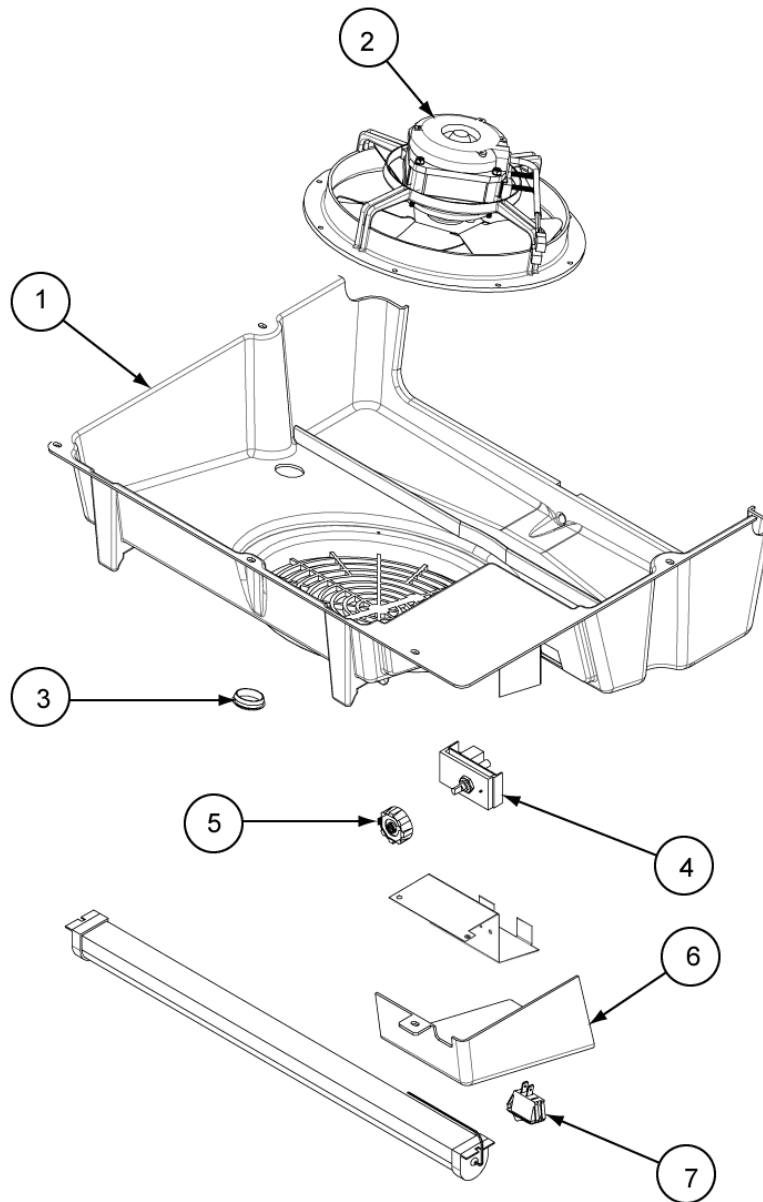

Coca-Cola

Parts Manual

Imbera (Vendo de Mexico) - VR 12

EXPLODED VIEW

Item No.	CCP Part#	Mfg. Part#	Description
1	117168	2012697	POD,PLASTIC
2		2014566	EVAPORATOR ASSEMBLY
3	117196	2016754	HOUSING,EVAPORATOR,PLASTIC,VR10
4		2014030	CONDENSNG UNITY ASSEMBLY
5	117184	2016564	HINGE,BOTTOM,LEFT/RIGHT,VR10
6	117180	2016574	HINGE,TOP,LEFT/RIGHT,VR10
7	117181	2016565	COVER,HINGE,VR10
8	117182	2016575	COVER,HINGE SPACE,VR10
9	119738	2016533	DOOR,W/LED VR12
10	117185	2016588	CAP,DOOR,REVERSIBLE,VR10
11	117167	2017306	GRILL,LOUVERED,FRNT,PLSTIC,VR10
12	120644	2020164	COVER,PLASTIC LOUVER,VR12
13	116010	2016584	BALLAST,DRIVER LED LIGHT,120VAC 24V
14	117170	2017168	GRILL,WIRE,BACK,VR10
15	119740	2020166	DISPLAY,FNT,VR10*12,COKE,NEW IMAGE

EVAPORATOR ASSEMBLY

Item No.	CCP Part#	Mfg. Part#	Description
1	117196	2016754	HOUSING, EVAPORATOR, PLASTIC, VR10
2	119755	2016757	MOTOR, FAN, EVAP/CONDENSER, VR06/10
3	117174	2016590	CAP, HOUSING
4	116005	2016547	CONTROL, TEMP, ELECT, ETC1H W/HOUSING
5	116006	2016554	KNOB, TEMPERATURE CONTROL
6	117183	3023312	HOUSING, COMPLEMENT, EVAP PLSTC, VR10
7	116008	2016558	SWITCH, ROCKER, BLACK
8	117188	2016577	LAMP, HEADER, 15 LED

DOOR ASSEMBLY W/ PERIMETER L.E.D.

Item No.	CCP Part#	Mfg. Part#	Description
1	119738	2016533	DOOR,W/LED VR12
2	117188	2016577	LAMP,HEADER,15 LED
3		N/A	POCKET HANDLE (NCLUDED WITH DOOR)
4	116449	2016550	HINGE,SELF,CLOSING, RIGHT

REFRIGERATION

Item No.	CCP Part#	Mfg. Part#	Description
1	116431	2017300	COMPRESSOR,DANFOSS TFS4.5FT
2	117169	2016580	PAN,CONDENSATE,WATER,PLASTIC
3	117166	2003751	SUPPORT,CONDENSATE TRAY,VR10
4	116437	2016582	DRIER,FILTER,VAL22TDV
5	117191	2016551	BASE,COMPLEMENT,ELCO,VR10
6	119755	2017761	MOTOR,FAN,EVAP/CONDENSER,VR06/10
7	117193	2017317	BLADE,FAN,ELCO,28 DEG. VR10
8	116012	2016559	CORD,POWER,15A 10FT